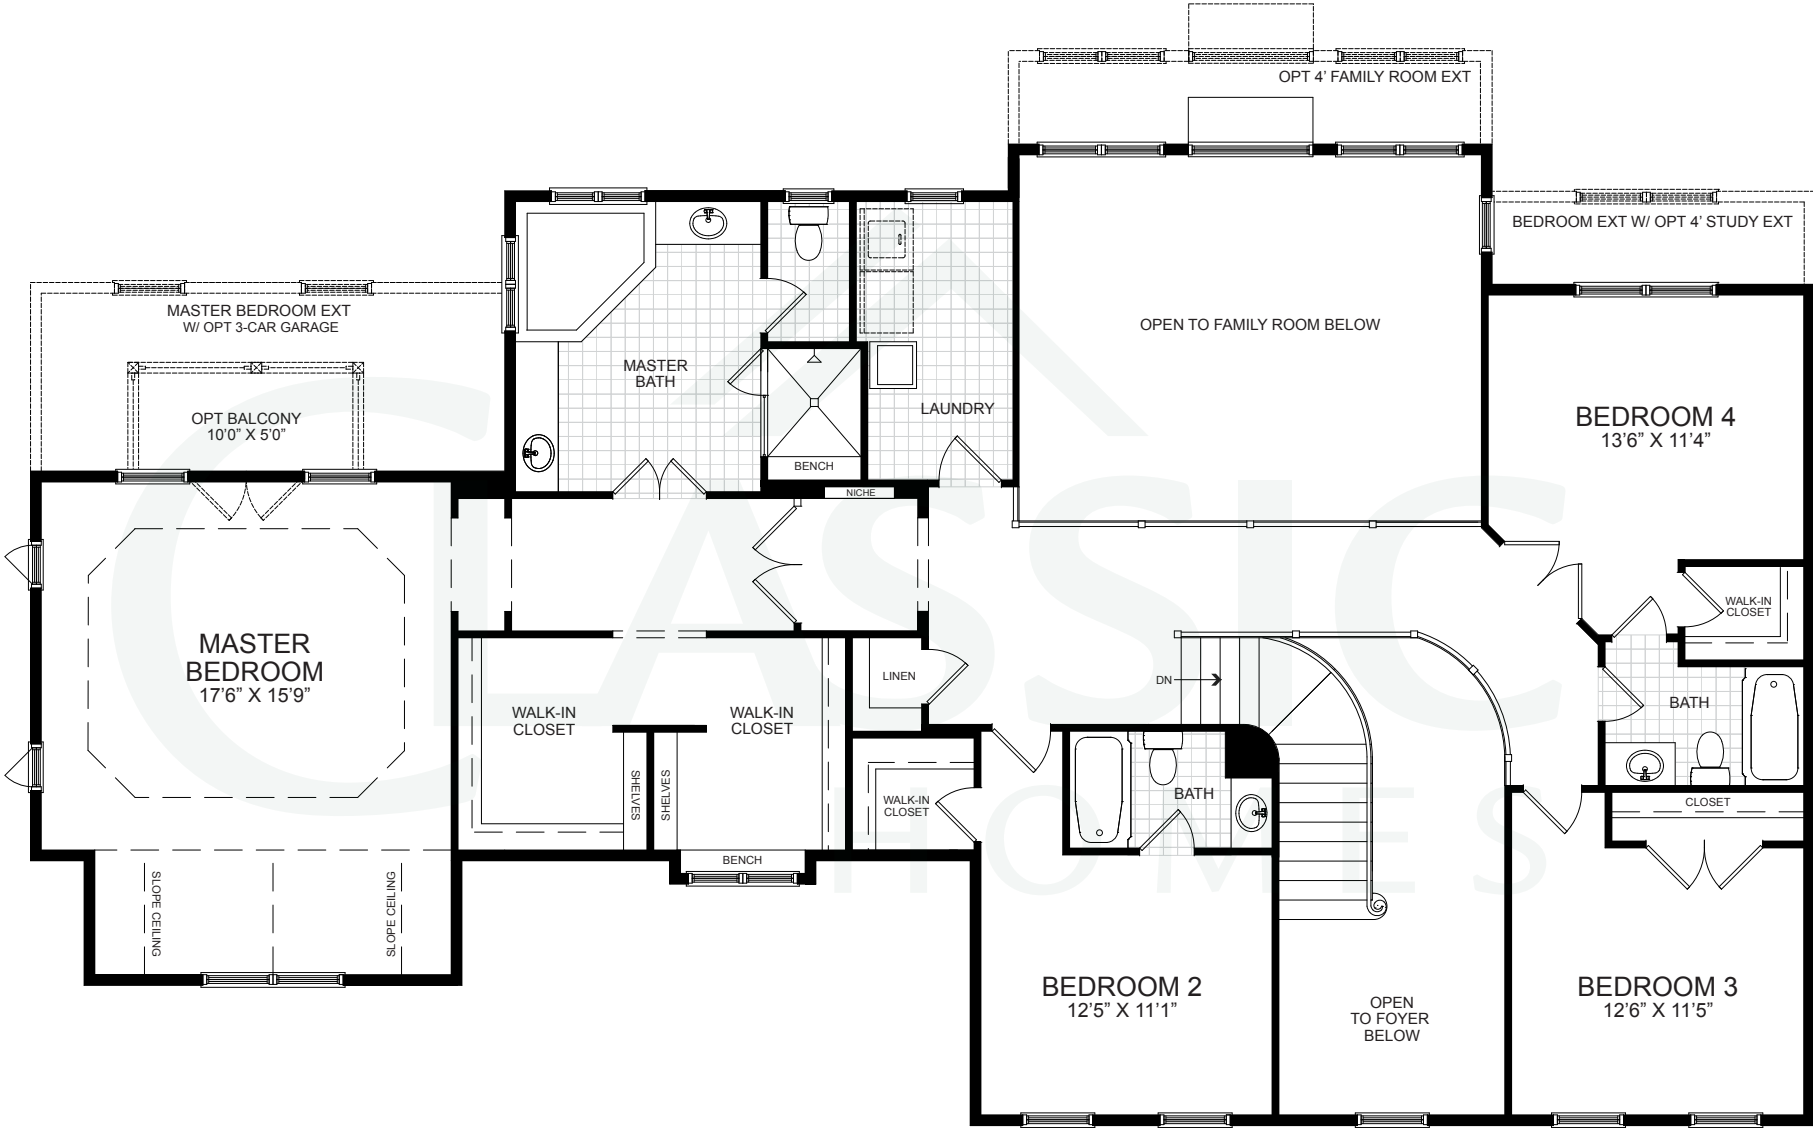

Opt Elevation 400SH w/ Opt Side-Load Garage

# First Floor

*Although all specifications and illustrations are believed to be true at the time of publication, accuracy cannot be guaranteed. All room sizes, configurations, and features are subject to change without notice. Elevations and drawings are the artist's conception only and may show optional features. This brochure is for illustrative purposes only and can not be part of a legal contract.*

# Second Floor

The *Avenel*

*Although all specifications and illustrations are believed to be true at the time of publication, accuracy cannot be guaranteed. All room sizes, configurations, and features are subject to change without notice. Elevations and drawings are the artist's conception only and may show optional features. This brochure is for illustrative purposes only and can not be part of a legal contract.*

Standard Elevation 100B w/ Opt Side-Load Garage

Opt Elevation 110SN w/ Opt Side-Load Garage

Opt Elevation 100SN w/ Opt Side-Load Garage

**CLASSIC HOMES**  
of MARYLAND

50 W Edmonston Dr, Ste 402, Rockville, MD 20852