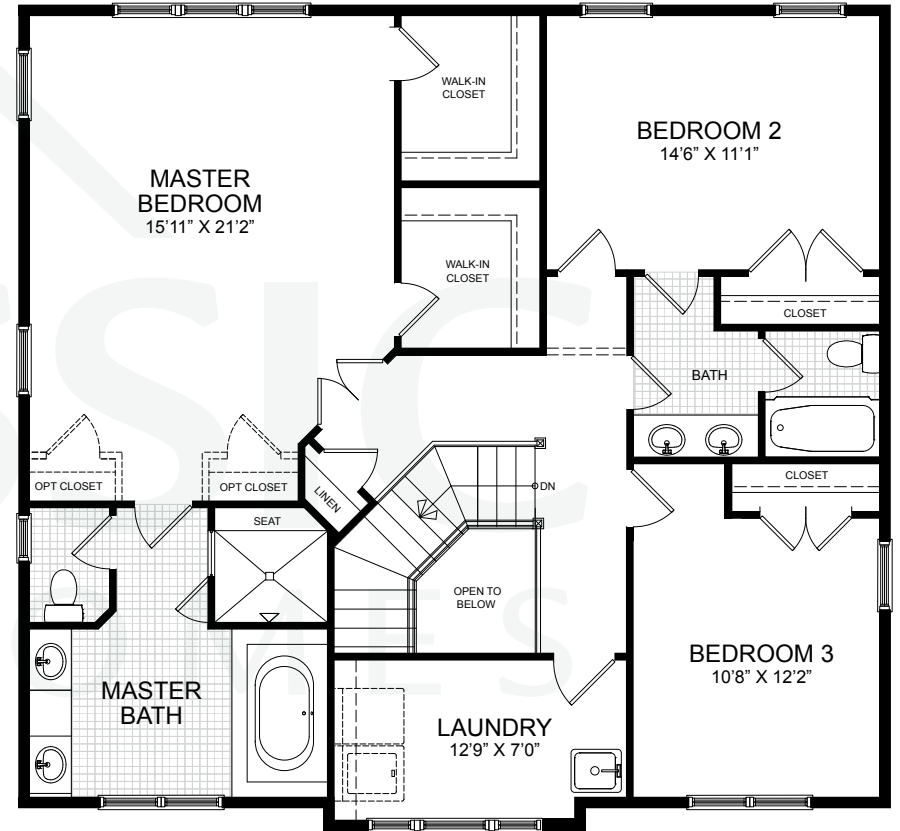

Opt Elevation 101B w/ Opt Hip Roof

Opt Elevation 110SC

Standard Elevation 100SS

The Chatham I

CLASSIC HOMES
of MARYLAND

More Elevations online at ClassicHomesMD.com

First Floor

The
Chatham I

The
Chatham II

CLASSIC HOMES
of MARYLAND

Second Floor

The
Chatham I

The
Chatham II

Although all specifications and illustrations are believed to be true at the time of publication, accuracy cannot be guaranteed. All room sizes, configurations, and features are subject to change without notice. Elevations and drawings are the artist's conception only and may show optional features. This brochure is for illustrative purposes only and can not be part of a legal contract.