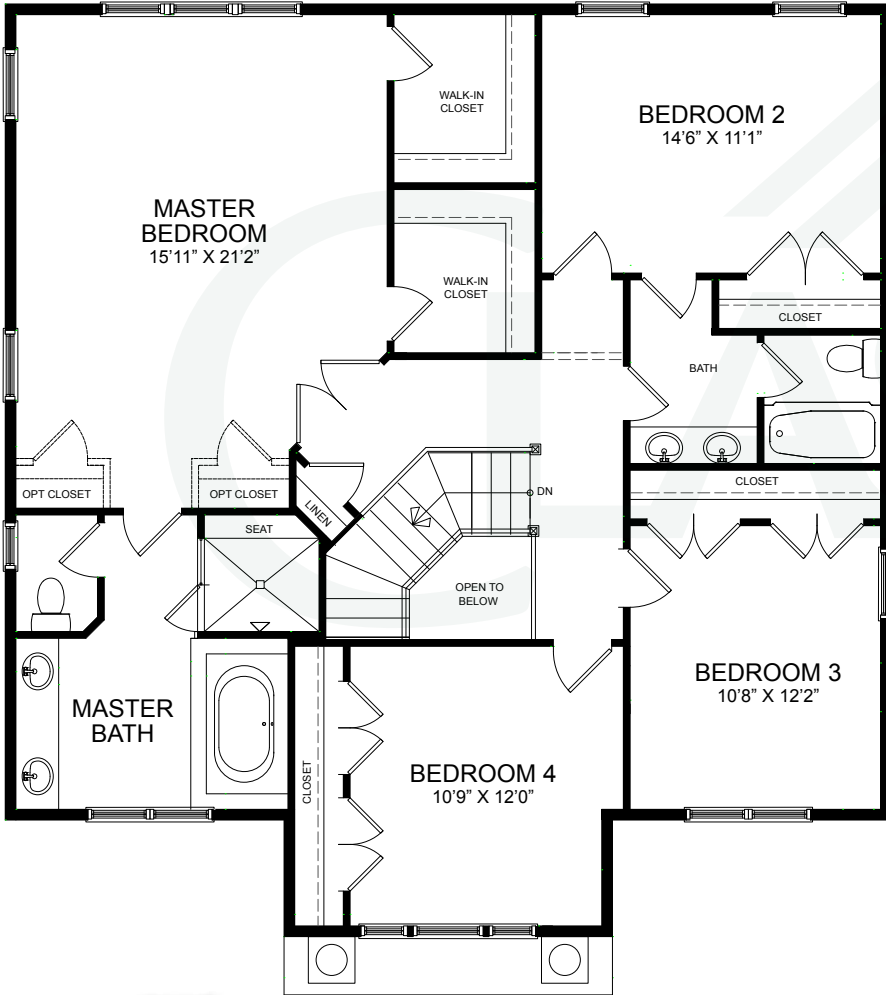

Opt Elevation 101B w/ Opt Hip Roof

Opt Elevation 110SC

Standard Elevation 100SS

The Chatham I

CLASSIC HOMES
of MARYLAND

More Elevations online at ClassicHomesMD.com

First Floor

The
Chatham I

The
Chatham II

CLASSIC HOMES
of MARYLAND

Second Floor

The
Chatham I

The
Chatham II

Although all specifications and illustrations are believed to be true at the time of publication, accuracy cannot be guaranteed. All room sizes, configurations, and features are subject to change without notice. Elevations and drawings are the artist's conception only and may show optional features. This brochure is for illustrative purposes only and can not be part of a legal contract.