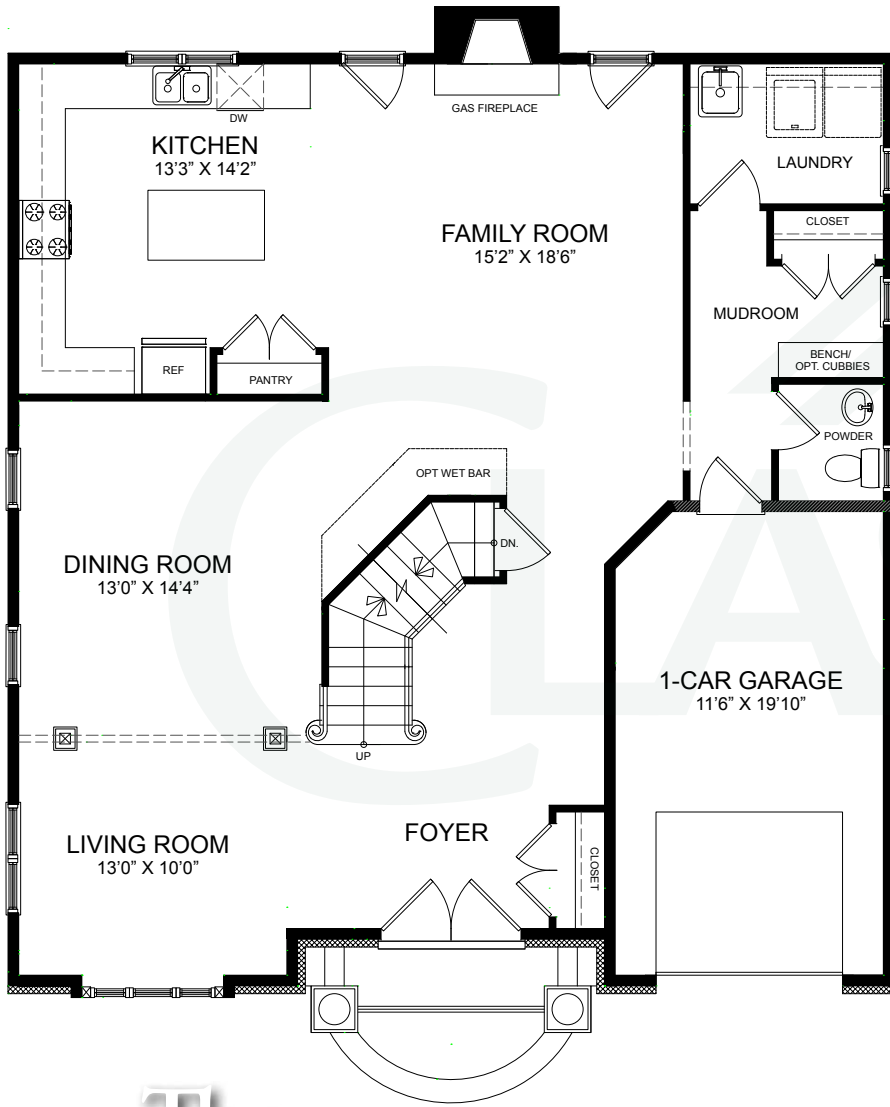

Opt Elevation 101B w/ Opt Hip Roof

Opt Elevation 110SC

Standard Elevation 100SS

The Chatham I

CLASSIC HOMES
of MARYLAND

More Elevations online at ClassicHomesMD.com

First Floor

The
Chatham I

The
Chatham II

CLASSIC HOMES
of MARYLAND

Second Floor

The
Chatham I

The
Chatham II

Although all specifications and illustrations are believed to be true at the time of publication, accuracy cannot be guaranteed. All room sizes, configurations, and features are subject to change without notice. Elevations and drawings are the artist's conception only and may show optional features. This brochure is for illustrative purposes only and can not be part of a legal contract.