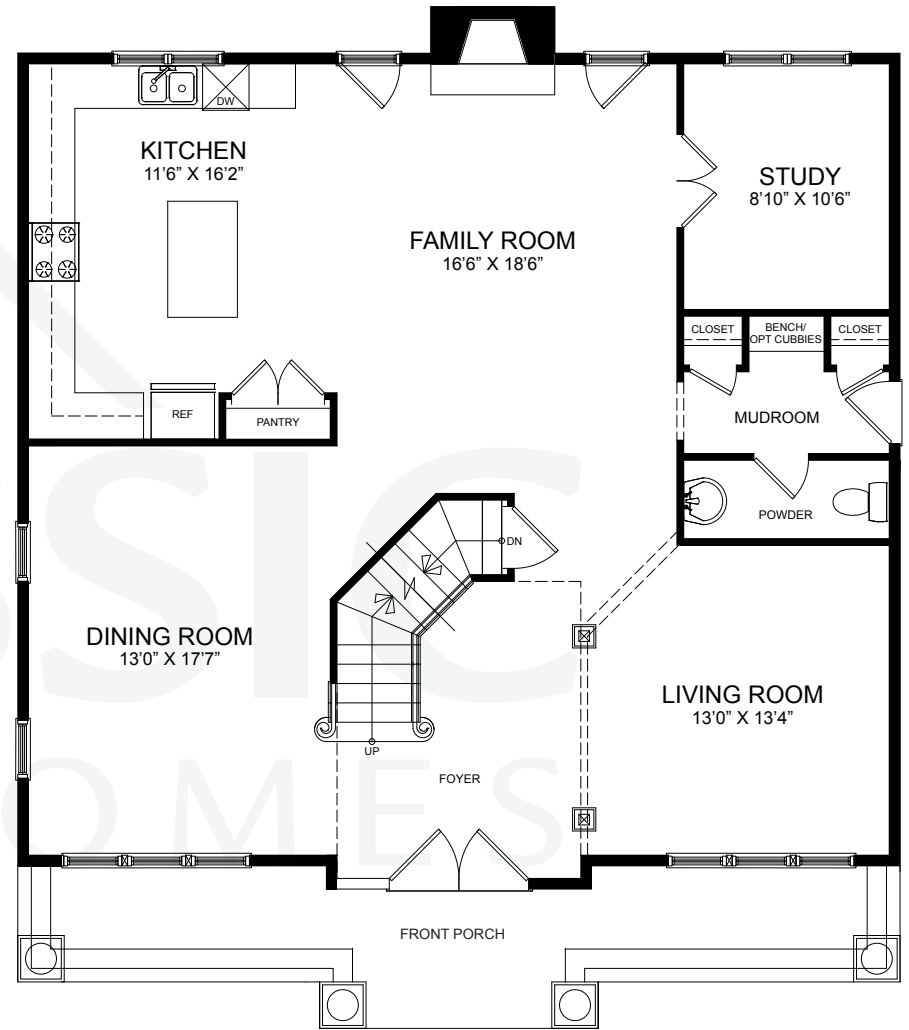

Opt Elevation 101B w/ Opt Hip Roof

Opt Elevation 110SC

Standard Elevation 100SS

The Chatham I

CLASSIC HOMES
of MARYLAND

More Elevations online at ClassicHomesMD.com

First Floor

The
Chatham I

The
Chatham II

CLASSIC HOMES
of MARYLAND

Second Floor

The
Chatham I

The
Chatham II

Although all specifications and illustrations are believed to be true at the time of publication, accuracy cannot be guaranteed. All room sizes, configurations, and features are subject to change without notice. Elevations and drawings are the artist's conception only and may show optional features. This brochure is for illustrative purposes only and can not be part of a legal contract.