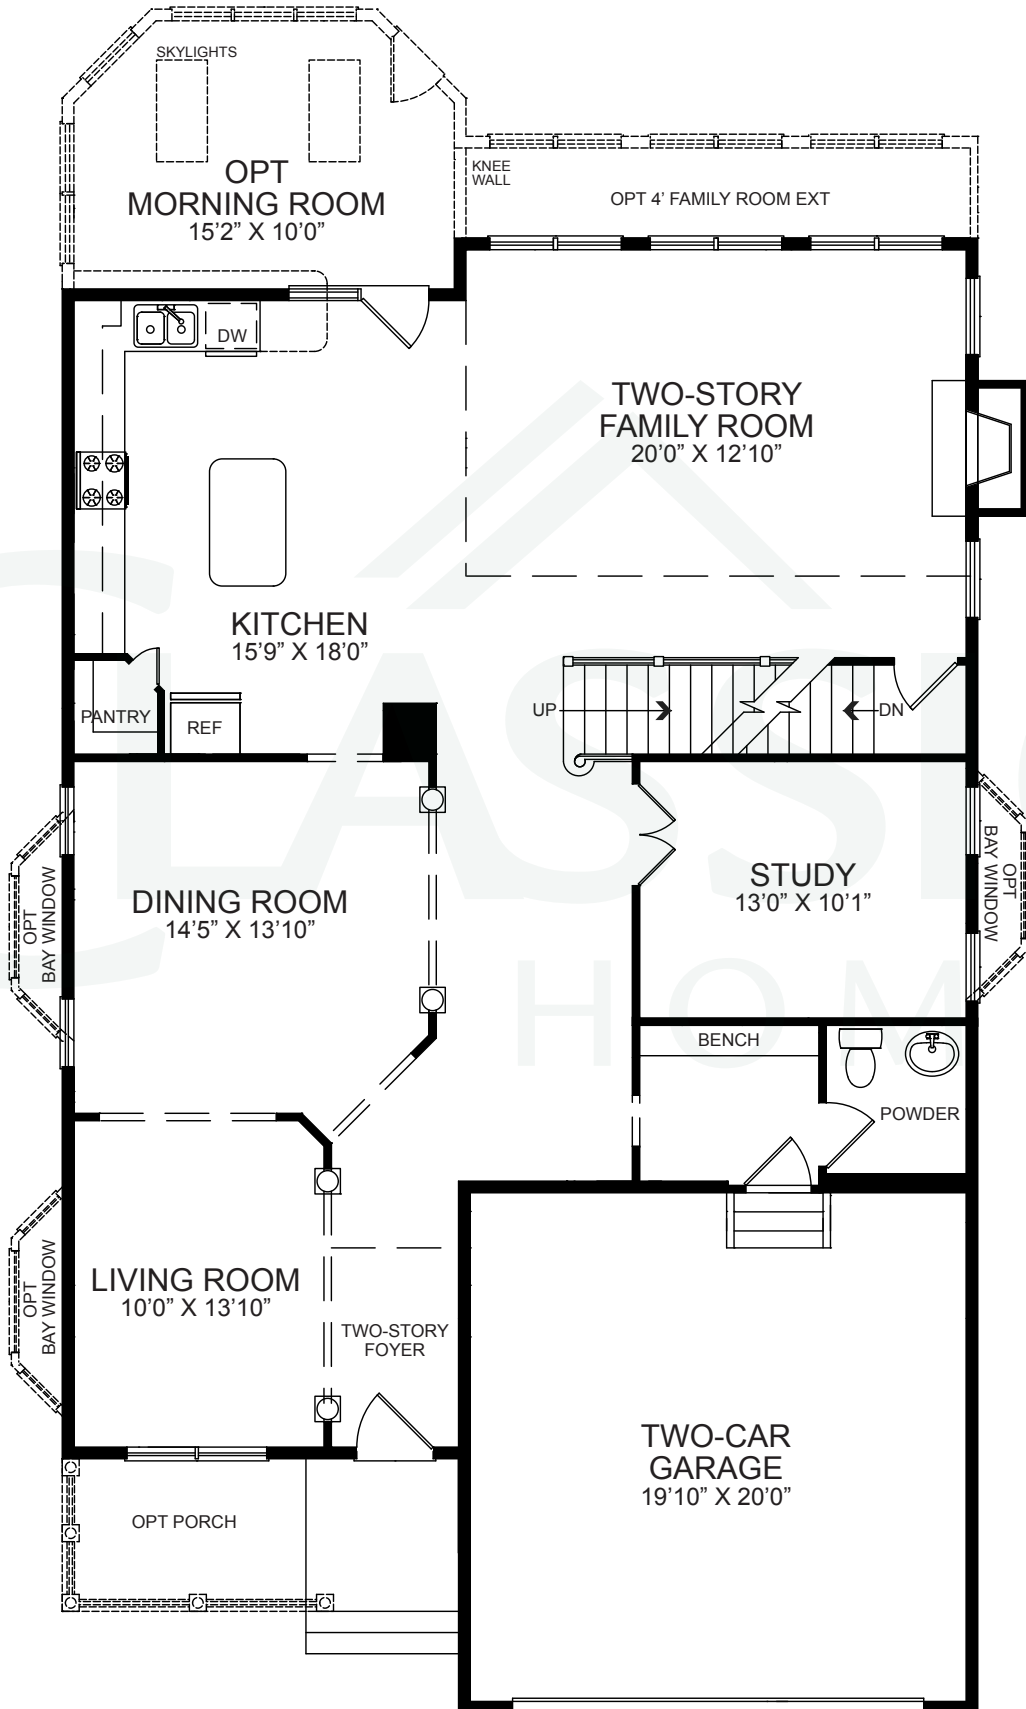

CLASSIC HOMES of MARYLAND

Opt Elevation 650SS

Standard Elevation 100B w/ Opt Side-Load Garage

Opt Elevation 600B

The *Richmond*

More Elevations online at ClassicHomesMD.com

First Floor

Although all specifications and illustrations are believed to be true at the time of publication, accuracy cannot be guaranteed. All room sizes, configurations, and features are subject to change without notice. Elevations and drawings are the artist's conception only and may show optional features. This brochure is for illustrative purposes only and can not be part of a legal contract.

Second Floor

Opt Second Floor

The
Richmond

CLASSIC HOMES
of MARYLAND

Although all specifications and illustrations are believed to be true at the time of publication, accuracy cannot be guaranteed. All room sizes, configurations, and features are subject to change without notice. Elevations and drawings are the artist's conception only and may show optional features. This brochure is for illustrative purposes only and can not be part of a legal contract.