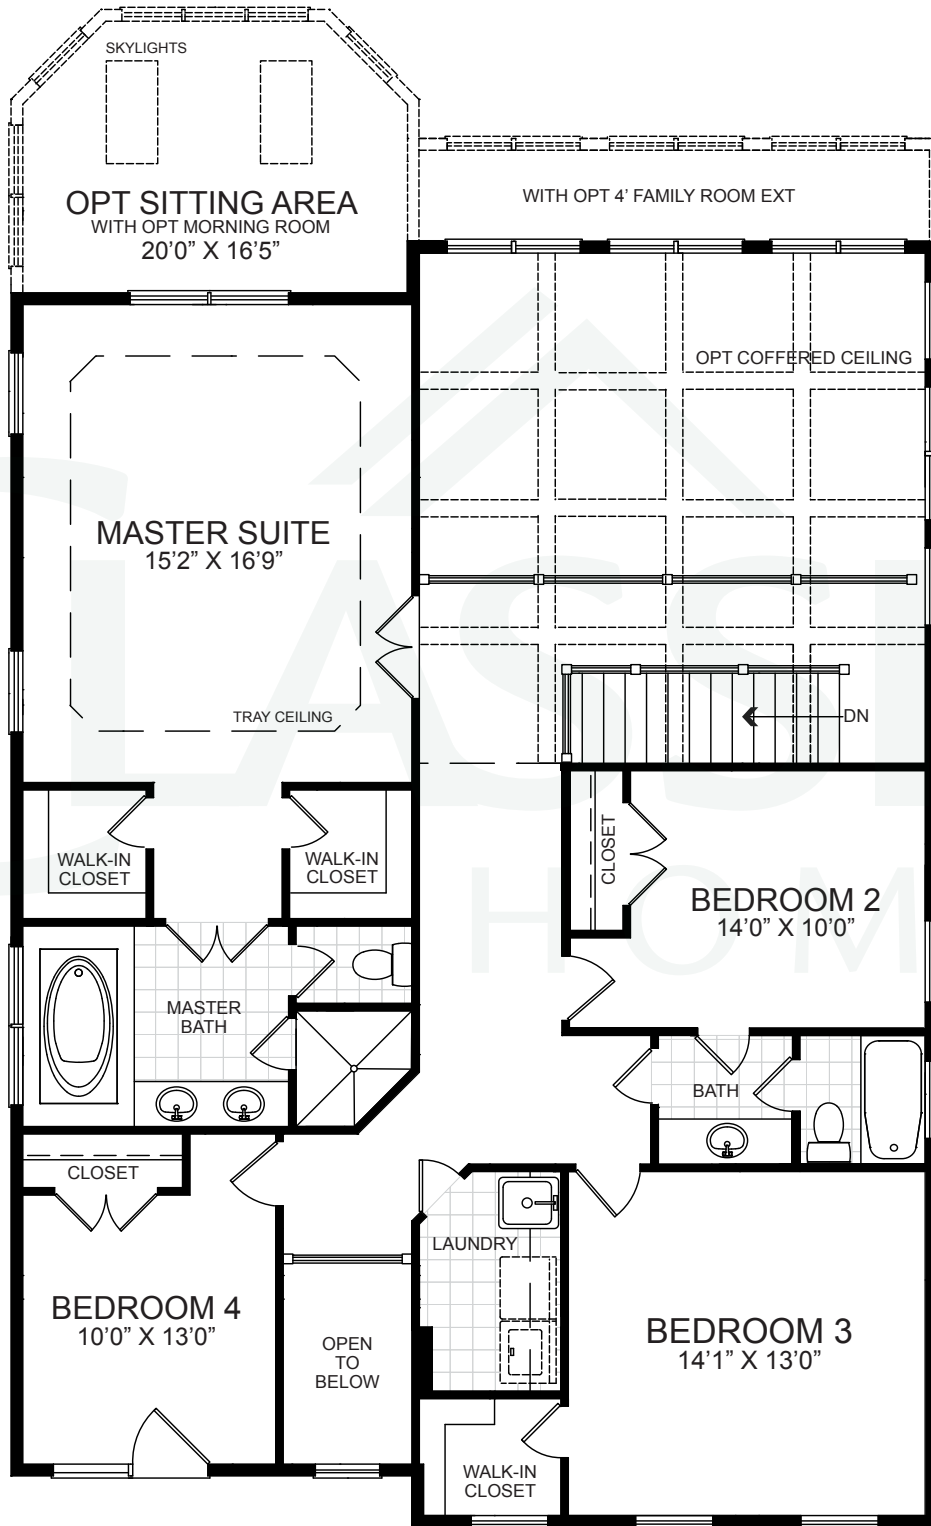

CLASSIC HOMES of MARYLAND

Opt Elevation 650SS

Standard Elevation 100B w/ Opt Side-Load Garage

Opt Elevation 600B

The *Richmond*

More Elevations online at ClassicHomesMD.com

First Floor

Although all specifications and illustrations are believed to be true at the time of publication, accuracy cannot be guaranteed. All room sizes, configurations, and features are subject to change without notice. Elevations and drawings are the artist's conception only and may show optional features. This brochure is for illustrative purposes only and can not be part of a legal contract.

Second Floor

Opt Second Floor

The
Richmond

CLASSIC HOMES
of MARYLAND

Although all specifications and illustrations are believed to be true at the time of publication, accuracy cannot be guaranteed. All room sizes, configurations, and features are subject to change without notice. Elevations and drawings are the artist's conception only and may show optional features. This brochure is for illustrative purposes only and can not be part of a legal contract.