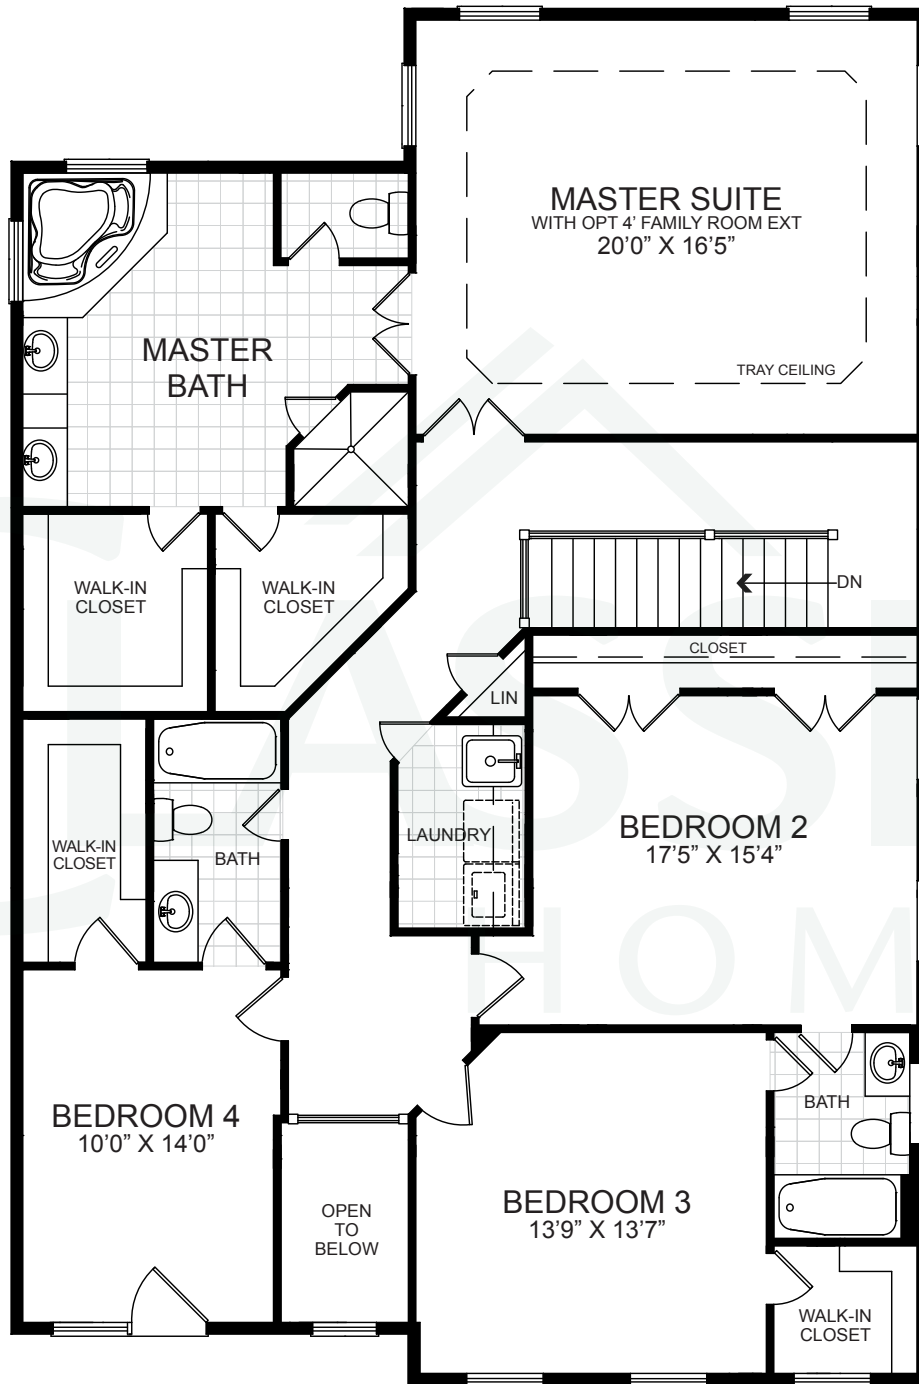

CLASSIC HOMES of MARYLAND

Opt Elevation 650SS

Standard Elevation 100B w/ Opt Side-Load Garage

Opt Elevation 600B

The *Richmond*

More Elevations online at ClassicHomesMD.com

First Floor

Although all specifications and illustrations are believed to be true at the time of publication, accuracy cannot be guaranteed. All room sizes, configurations, and features are subject to change without notice. Elevations and drawings are the artist's conception only and may show optional features. This brochure is for illustrative purposes only and can not be part of a legal contract.

Second Floor

Opt Second Floor

The
Richmond

CLASSIC HOMES
of MARYLAND

Although all specifications and illustrations are believed to be true at the time of publication, accuracy cannot be guaranteed. All room sizes, configurations, and features are subject to change without notice. Elevations and drawings are the artist's conception only and may show optional features. This brochure is for illustrative purposes only and can not be part of a legal contract.