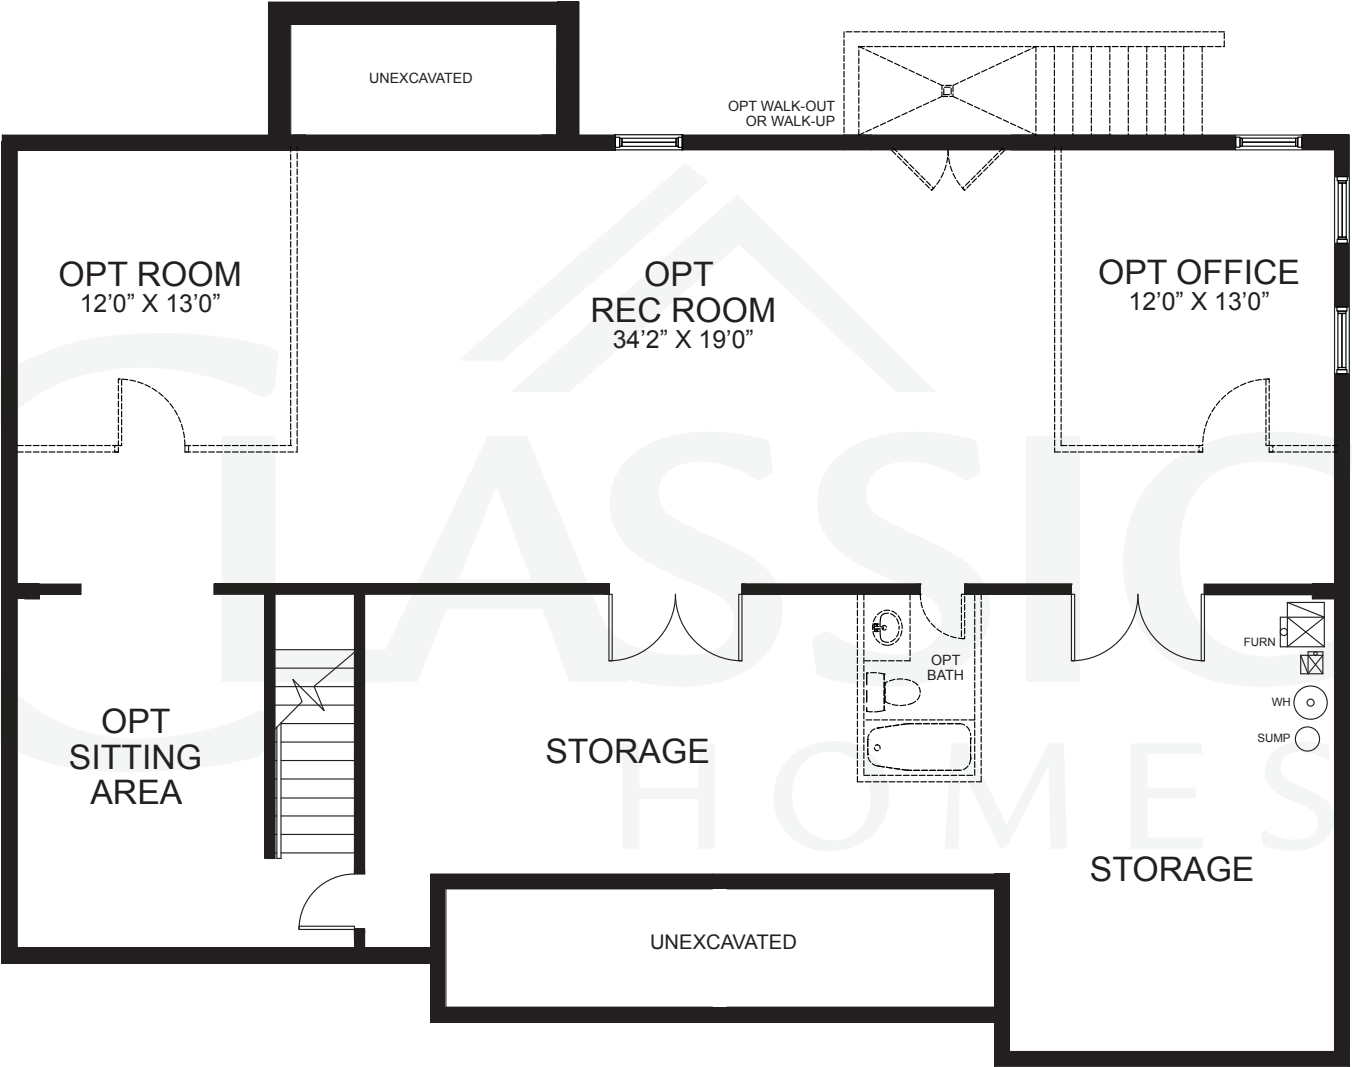

The
Seneca

Standard Elevation 100B w/ Opt Stone Water Table

More Elevations online at ClassicHomesMD.com

First Floor

Although all specifications and illustrations are believed to be true at the time of publication, accuracy cannot be guaranteed. All room sizes, configurations, and features are subject to change without notice. Elevations and drawings are the artist's conception only and may show optional features. This brochure is for illustrative purposes only and can not be part of a legal contract.

Opt Basement

Although all specifications and illustrations are believed to be true at the time of publication, accuracy cannot be guaranteed. All room sizes, configurations, and features are subject to change without notice. Elevations and drawings are the artist's conception only and may show optional features. This brochure is for illustrative purposes only and can not be part of a legal contract.