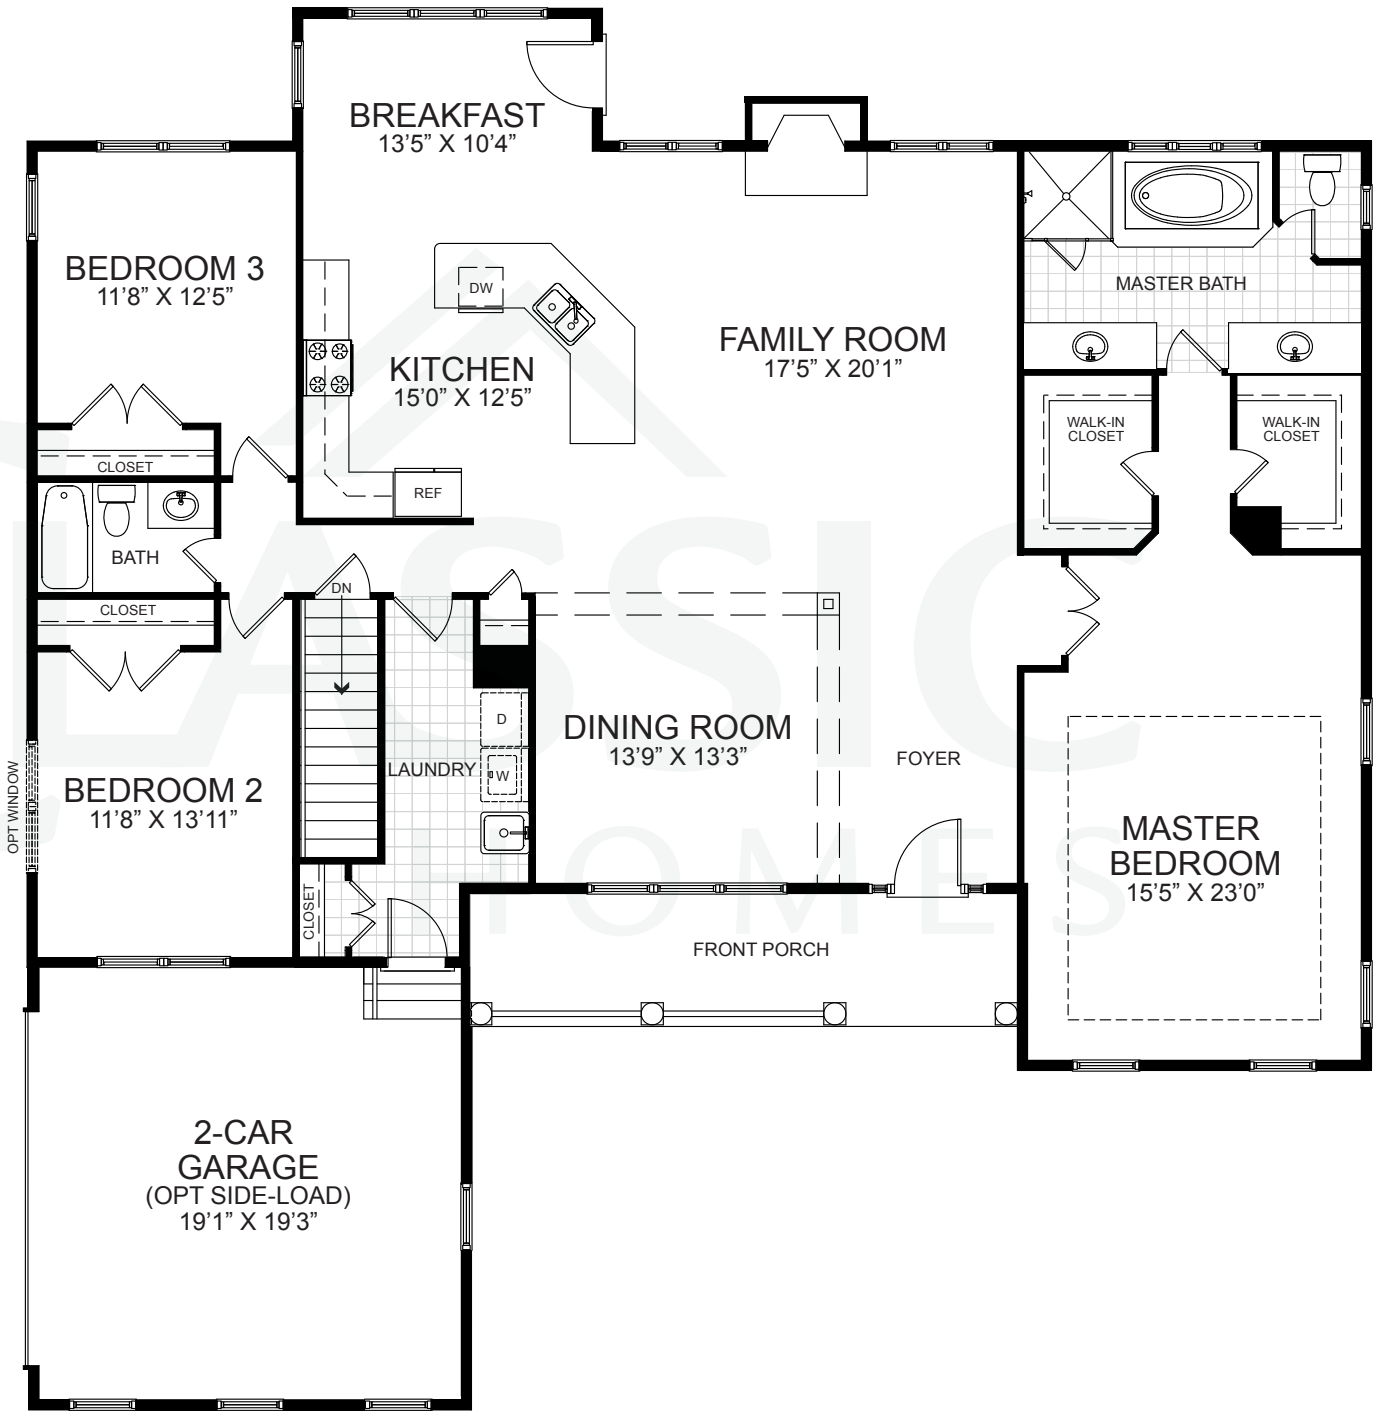

The
Seneca

Standard Elevation 100B w/ Opt Stone Water Table

More Elevations online at ClassicHomesMD.com

First Floor

Although all specifications and illustrations are believed to be true at the time of publication, accuracy cannot be guaranteed. All room sizes, configurations, and features are subject to change without notice. Elevations and drawings are the artist's conception only and may show optional features. This brochure is for illustrative purposes only and can not be part of a legal contract.

Opt Basement

Although all specifications and illustrations are believed to be true at the time of publication, accuracy cannot be guaranteed. All room sizes, configurations, and features are subject to change without notice. Elevations and drawings are the artist's conception only and may show optional features. This brochure is for illustrative purposes only and can not be part of a legal contract.