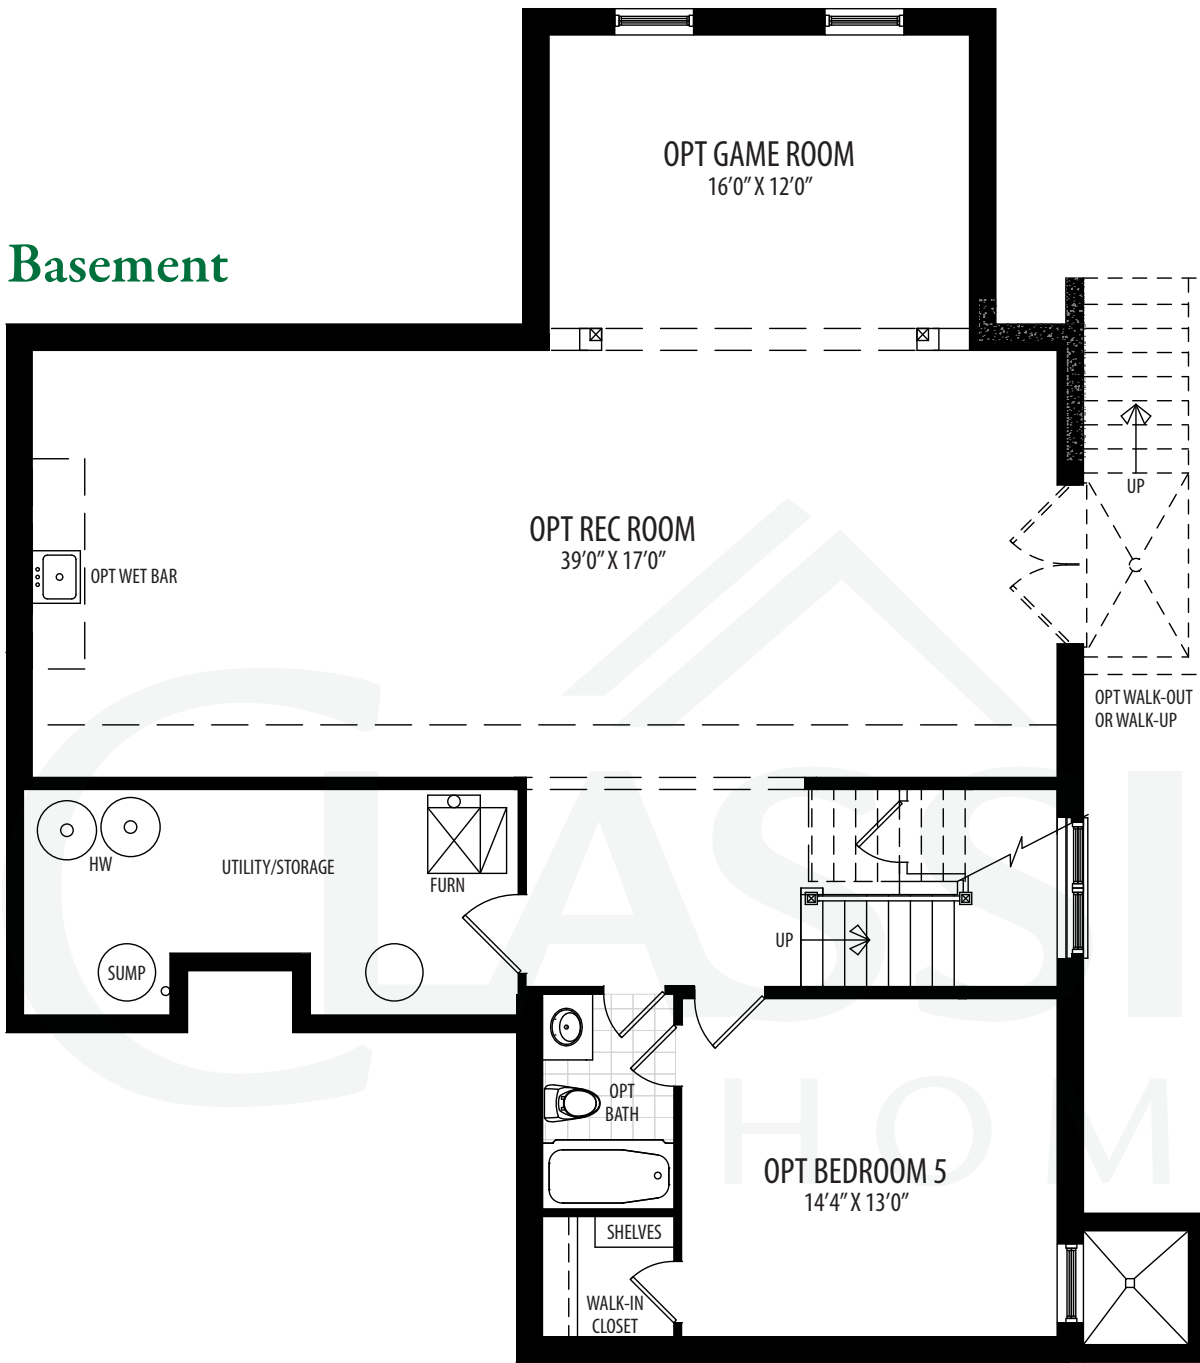

CLASSIC HOMES
of MARYLAND

The
Willow

Standard Elevation in James Hardie ® Boothbay Blue

More Elevations online at ClassicHomesMD.com

First Floor

Second Floor

Basement

Opt Third Floor Loft