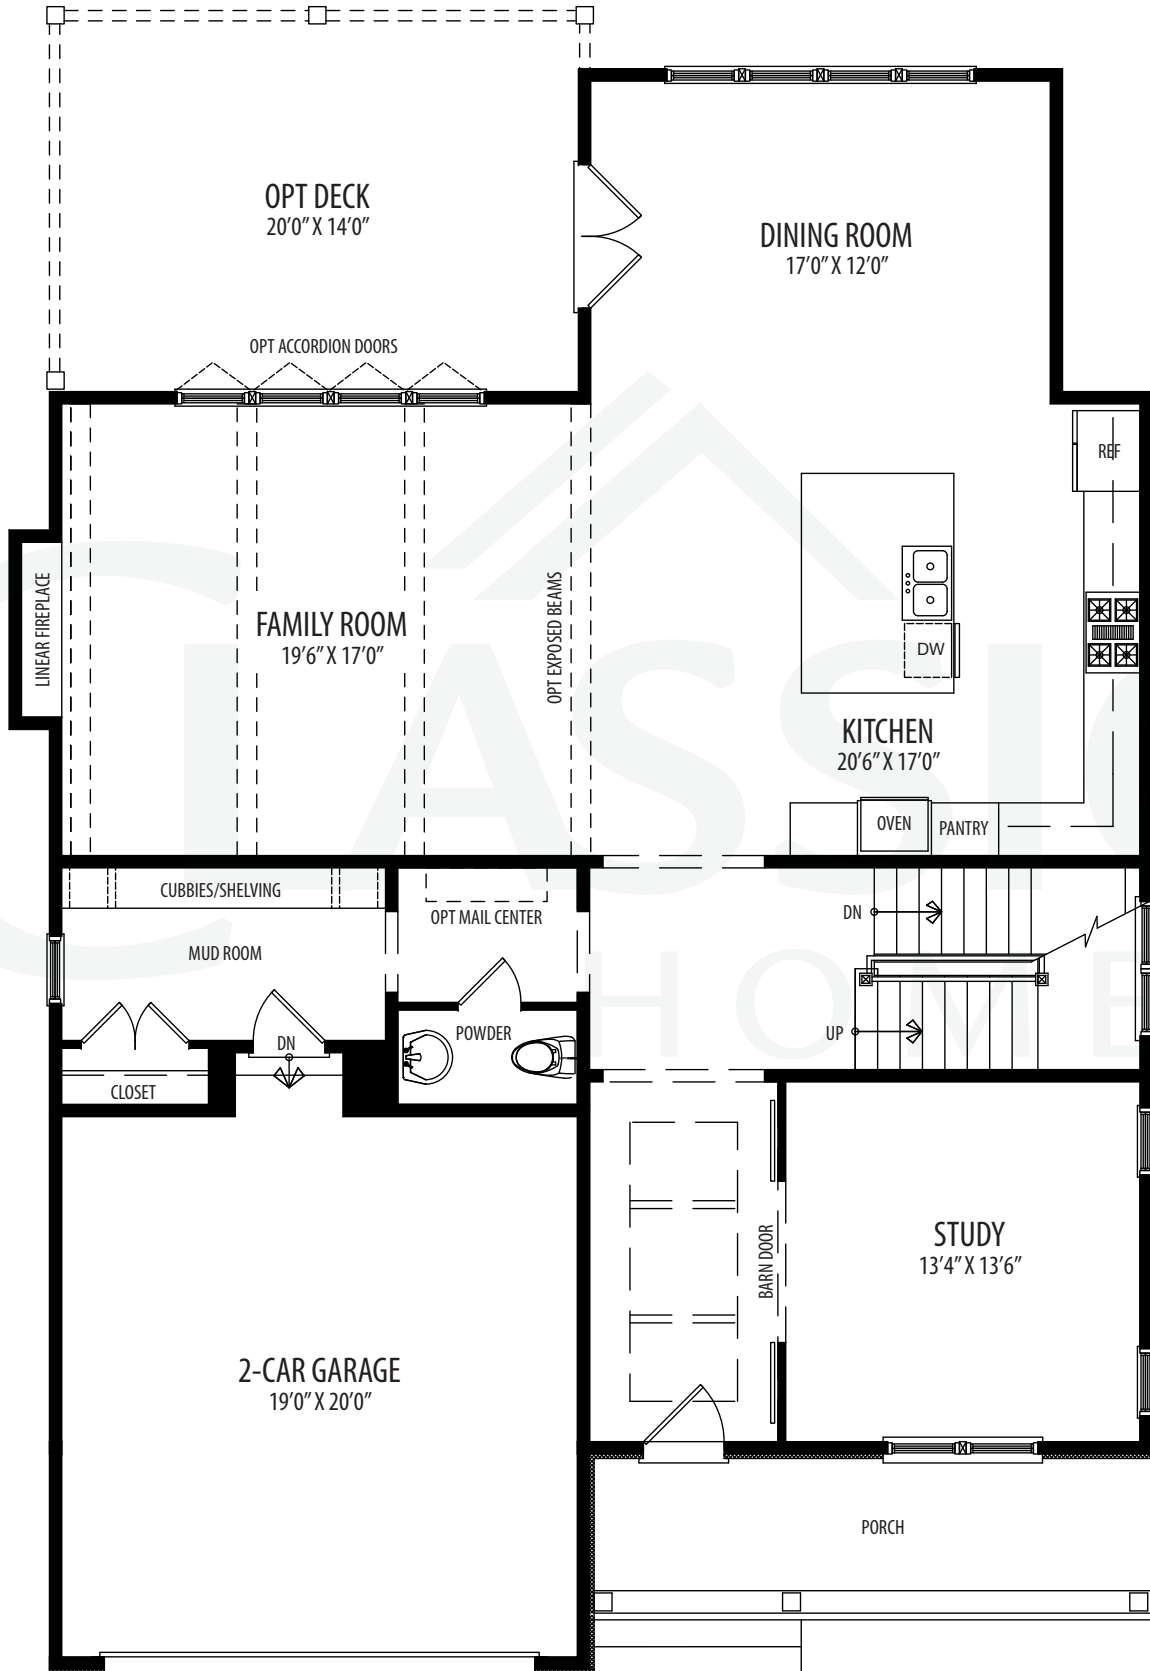

CLASSIC HOMES
of MARYLAND

The
Willow

Standard Elevation in James Hardie ® Boothbay Blue

More Elevations online at ClassicHomesMD.com

First Floor

Second Floor

Basement

Opt Third Floor Loft