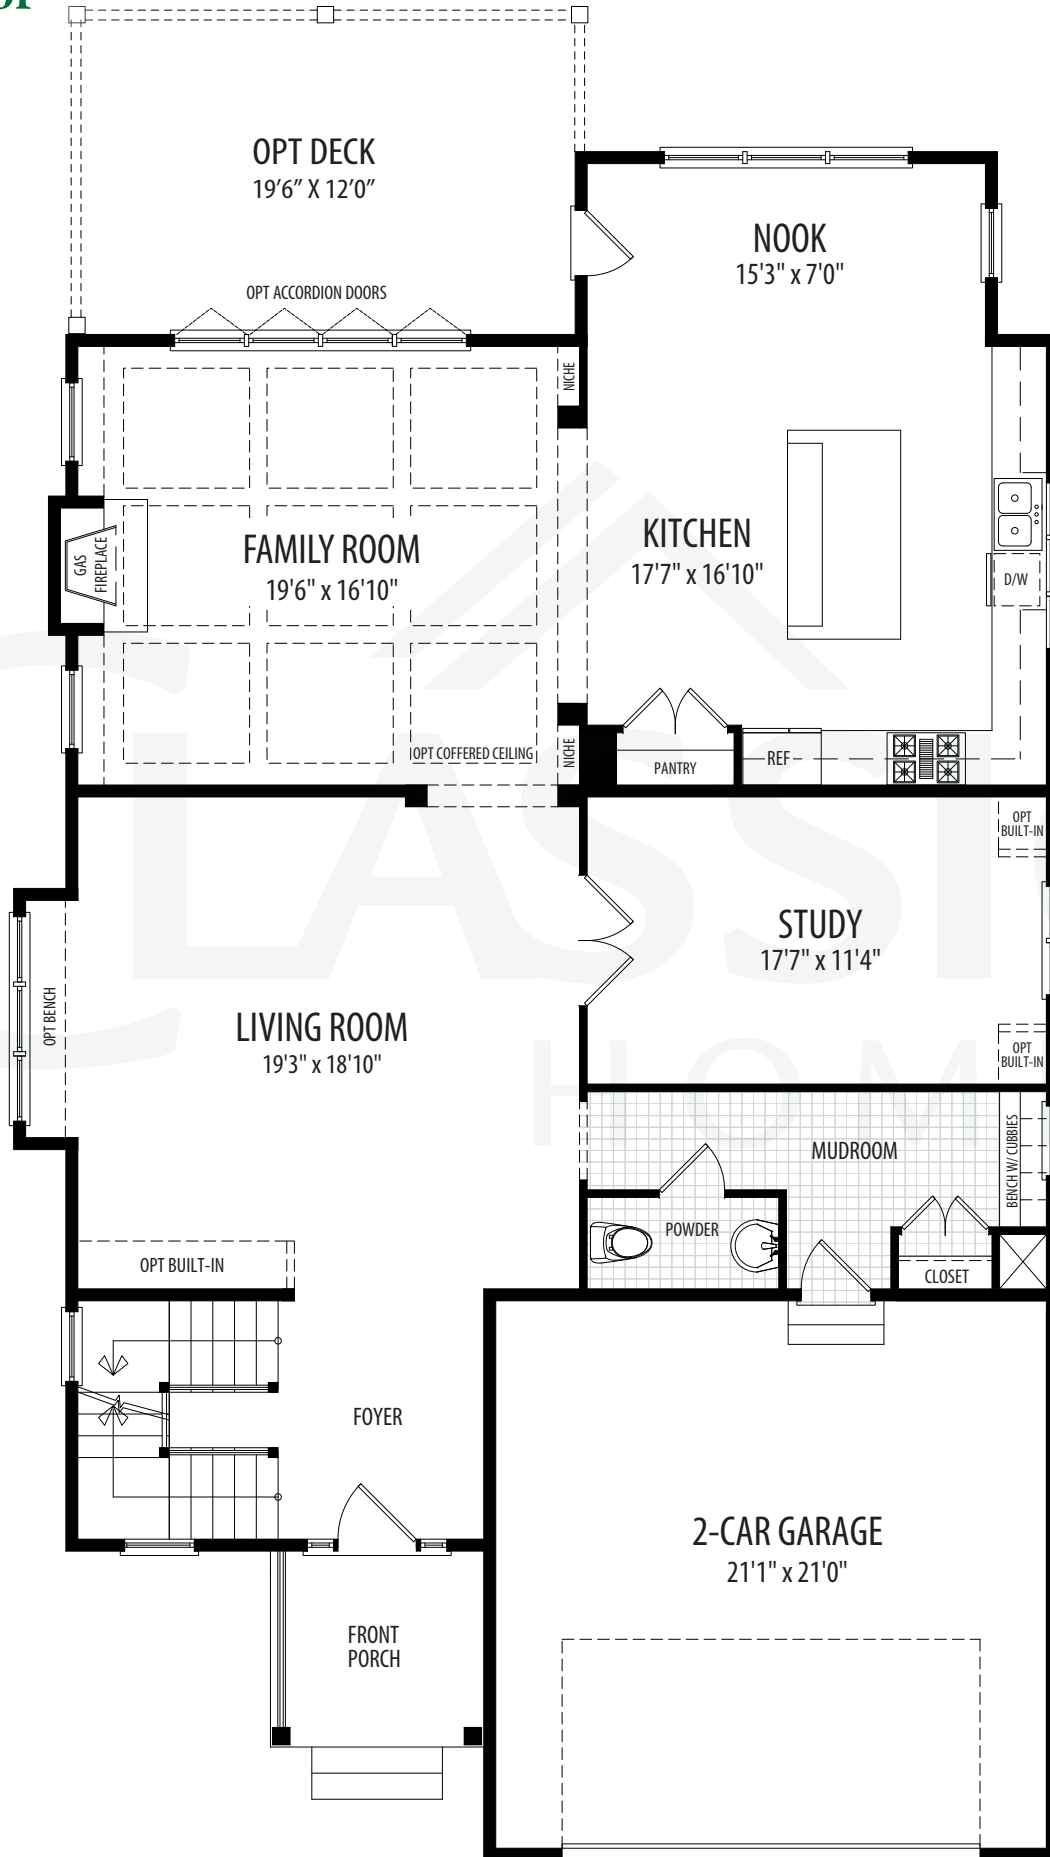

Opt Elevation

The
Darcy

More Elevations online at ClassicHomesMD.com

First Floor

Second Floor

Standard Elevation

CLASSIC HOMES
of MARYLAND

50 W Edmonston Dr, Ste 402, Rockville, MD 20852 | 301-256-4110 | ClassicHomesMD.com

MHBR 5421